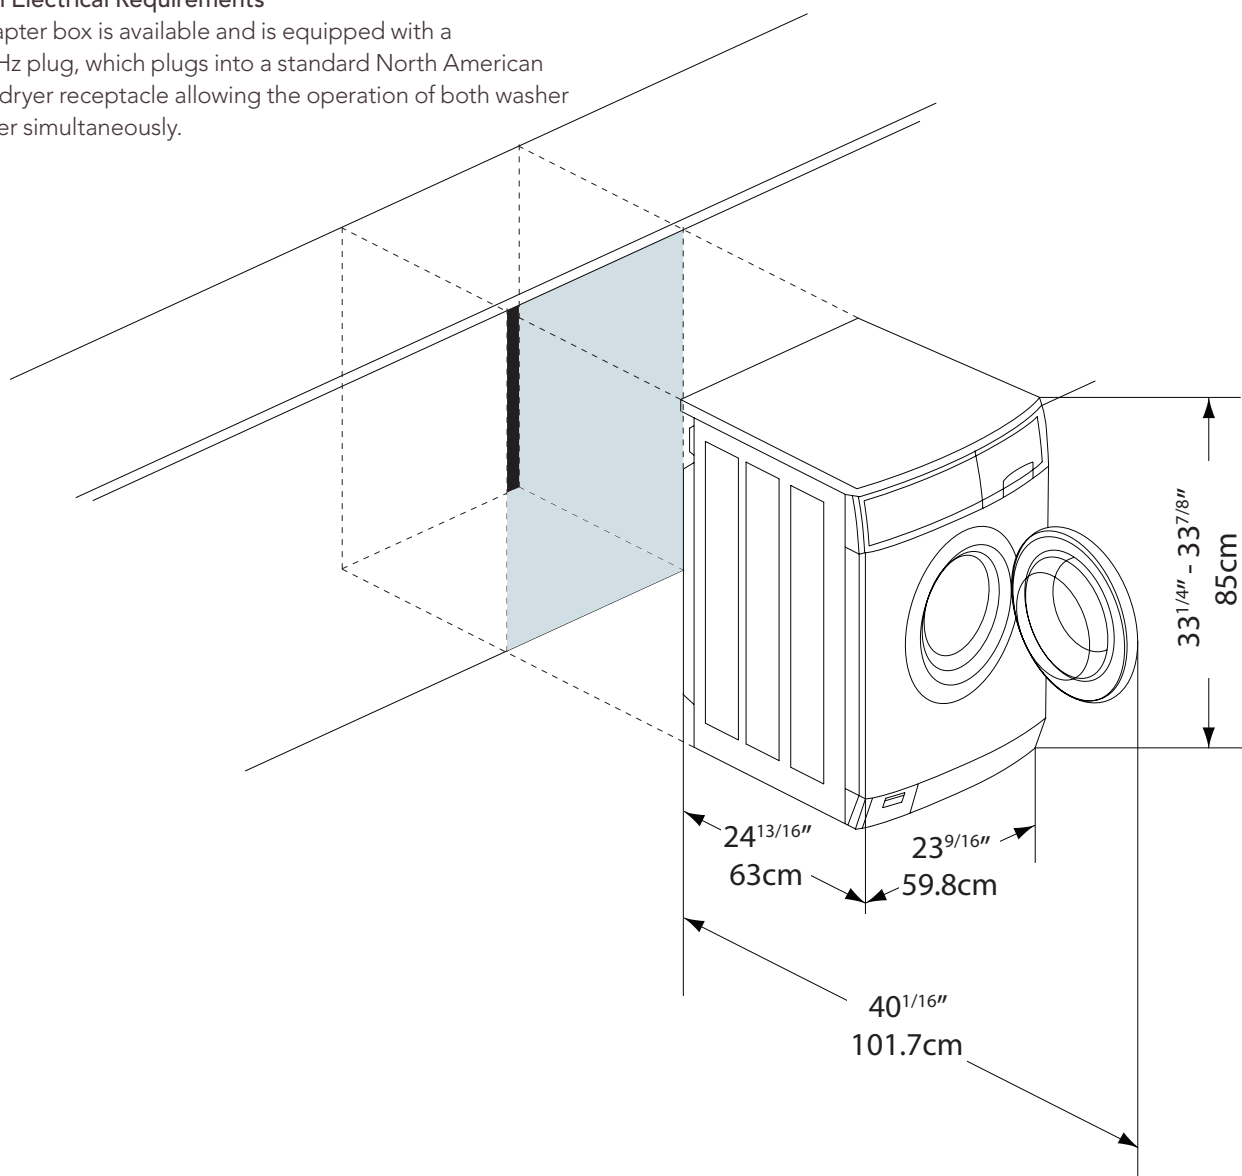

L64850L/

24" LAVAMAT 7KG WASHING MACHINE

Dimensions

L: 24^{13/16"} x H: 33^{1/4"} - 33^{7/8"} x W: 23^{9/16"}

L: 63 cm x H: 85 cm x W: 59.8 cm

Electrical Requirements

208 / 230 Volt, 60Hz, 15AMP, 2200W

* AEG washers are supplied with a NEMA 6-15 plug

Optional Electrical Requirements

AEG adapter box is available and is equipped with a 240V/60Hz plug, which plugs into a standard North American 30 AMP dryer receptacle allowing the operation of both washer and dryer simultaneously.