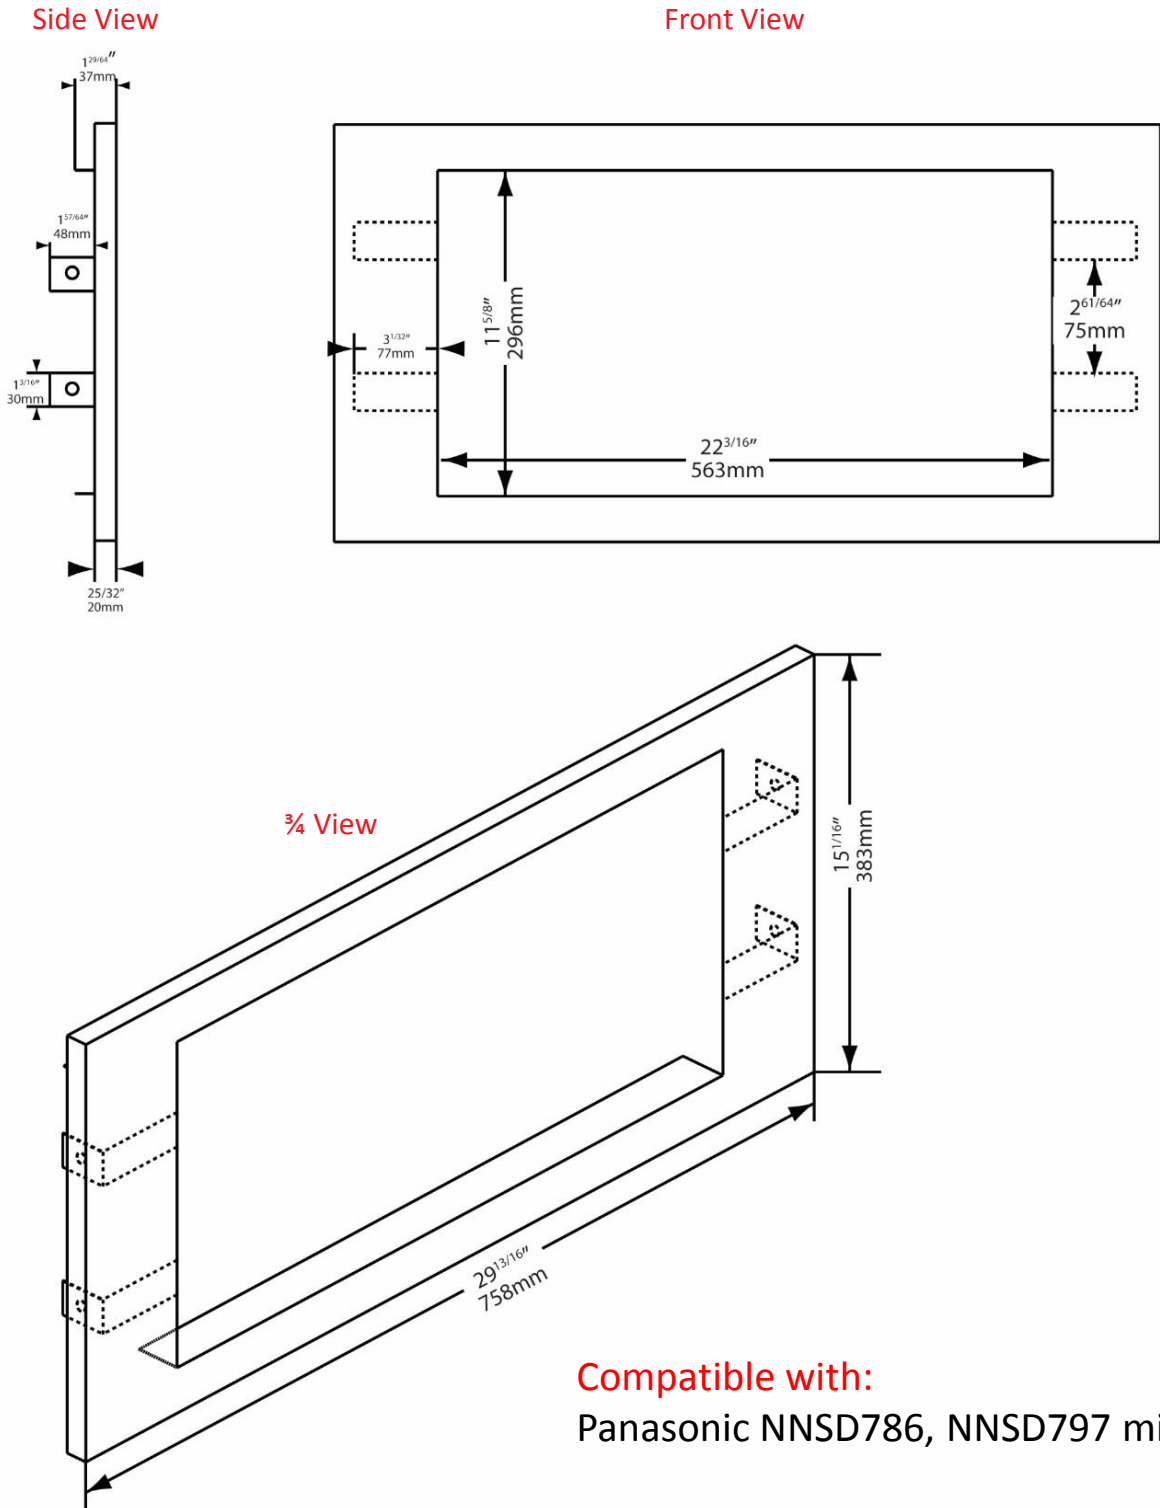

MWTK76

30" Stainless Steel Microwave Trim Kit

Specifications are subject to change without notice
V1.0