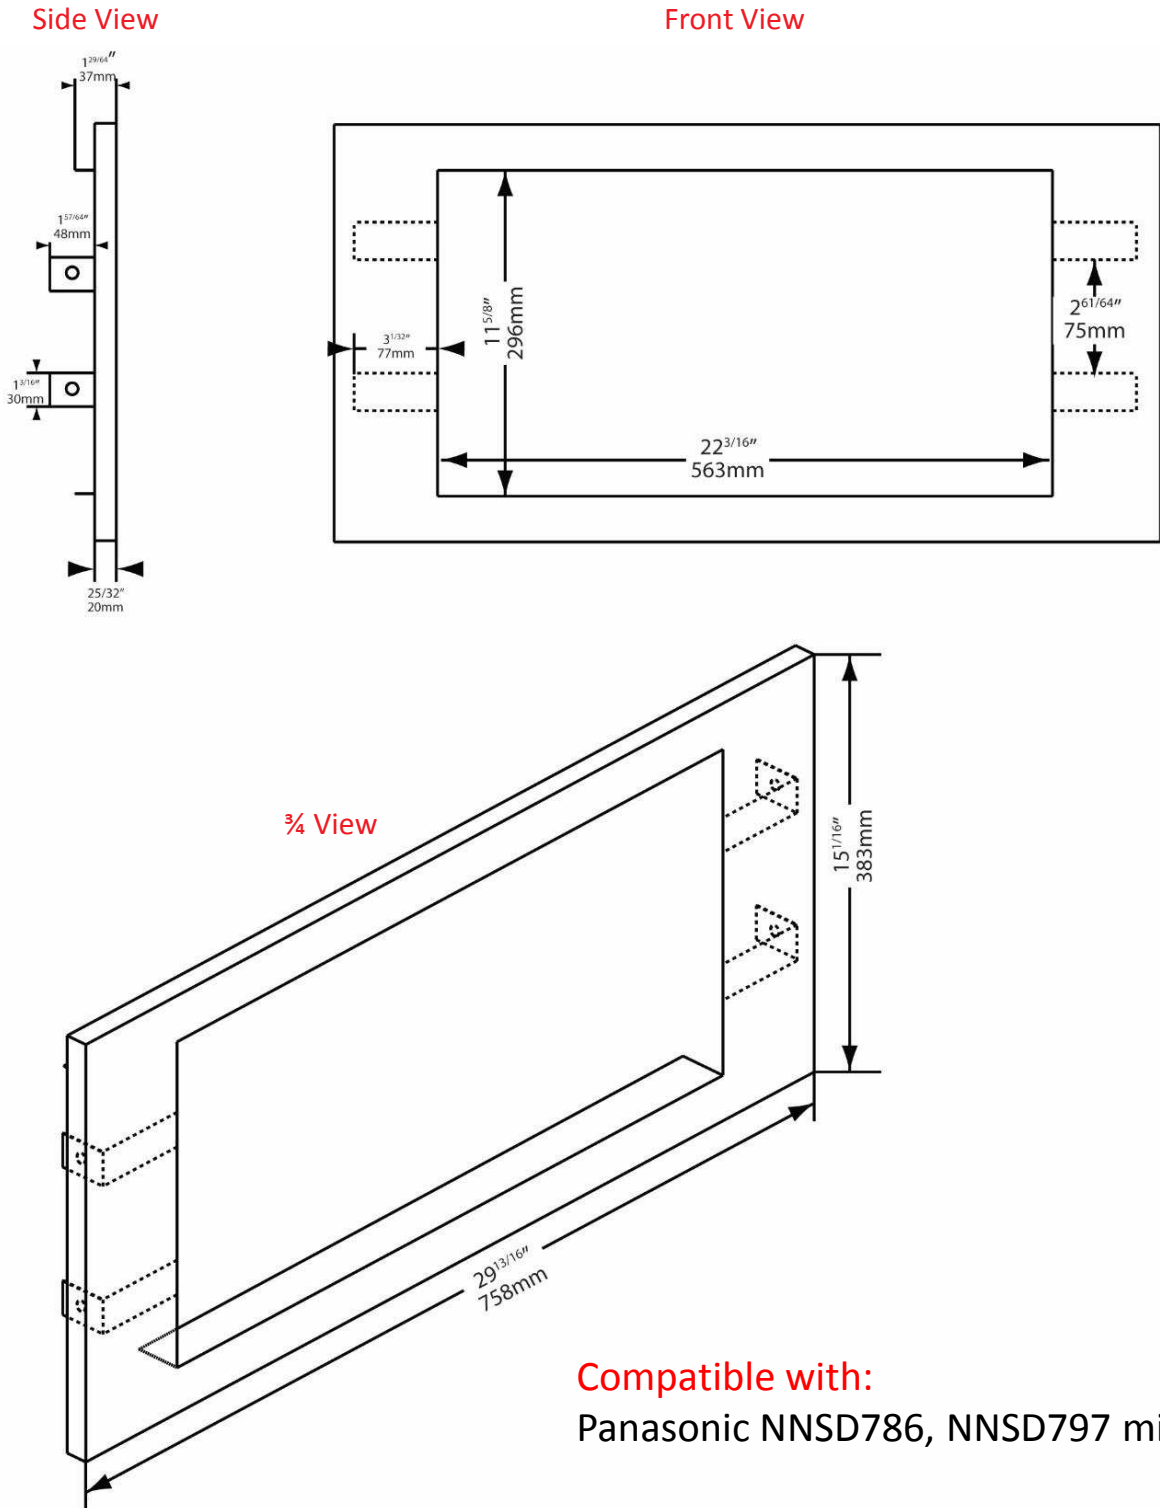

MWTK76

30" Stainless Steel Microwave Trim Kit

Compatible with:
Panasonic NNSD786, NNSD797 microwaves

Specifications are subject to change without notice
V1.0