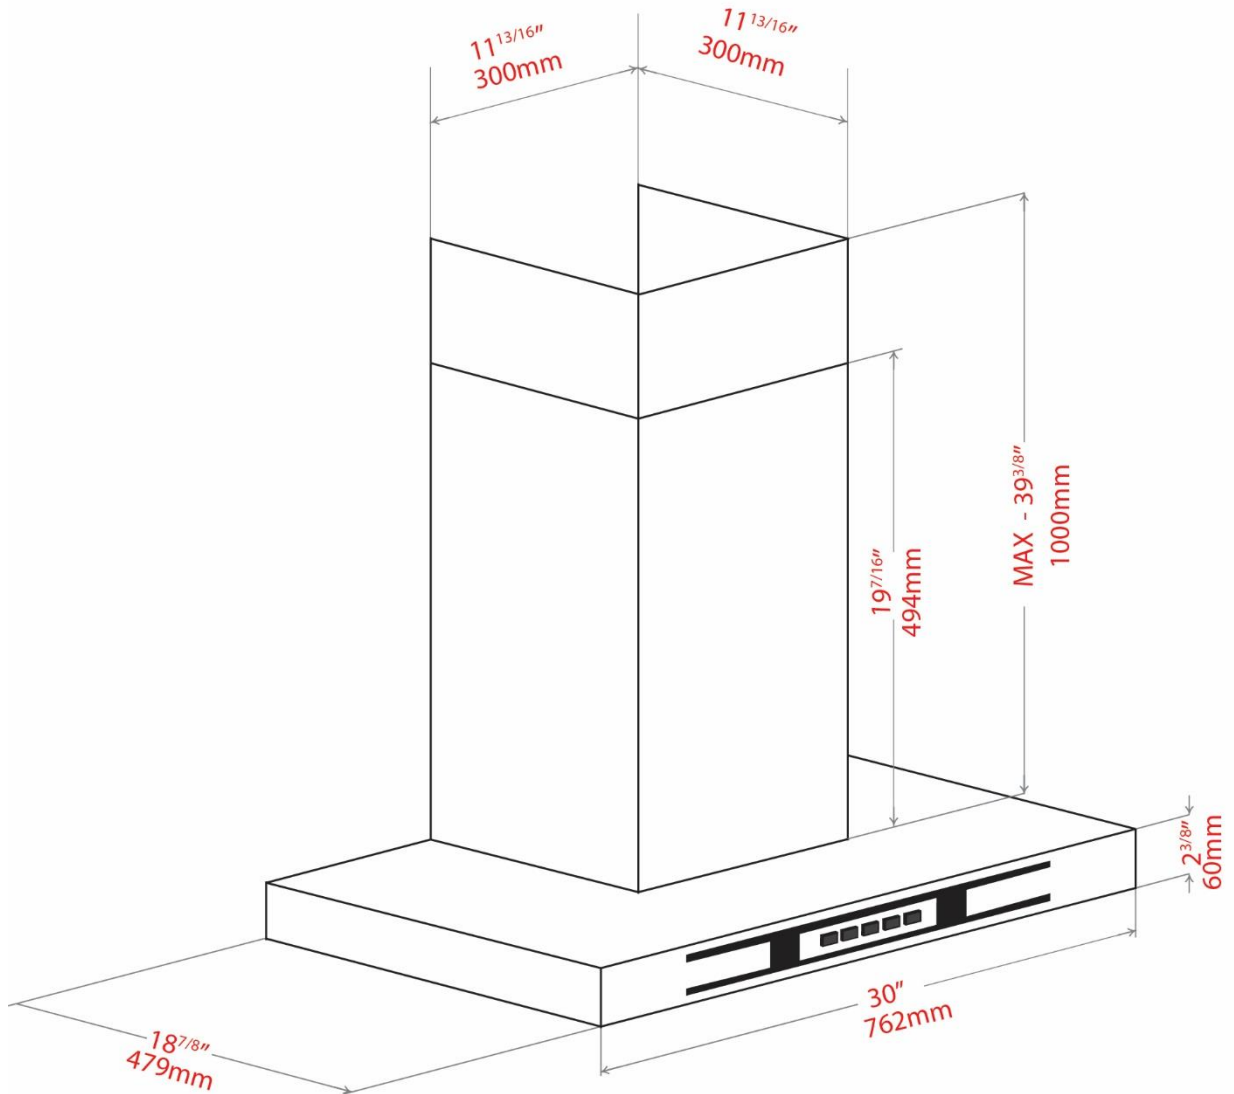

Specifications

Perfekt-T 30P

RANGE HOOD DIMENSIONS

D: 18^{7/8}" x W: 30" x H: 22" – 39^{3/8}"

D: 479mm x W: 762mm x H: 558mm – 1000mm