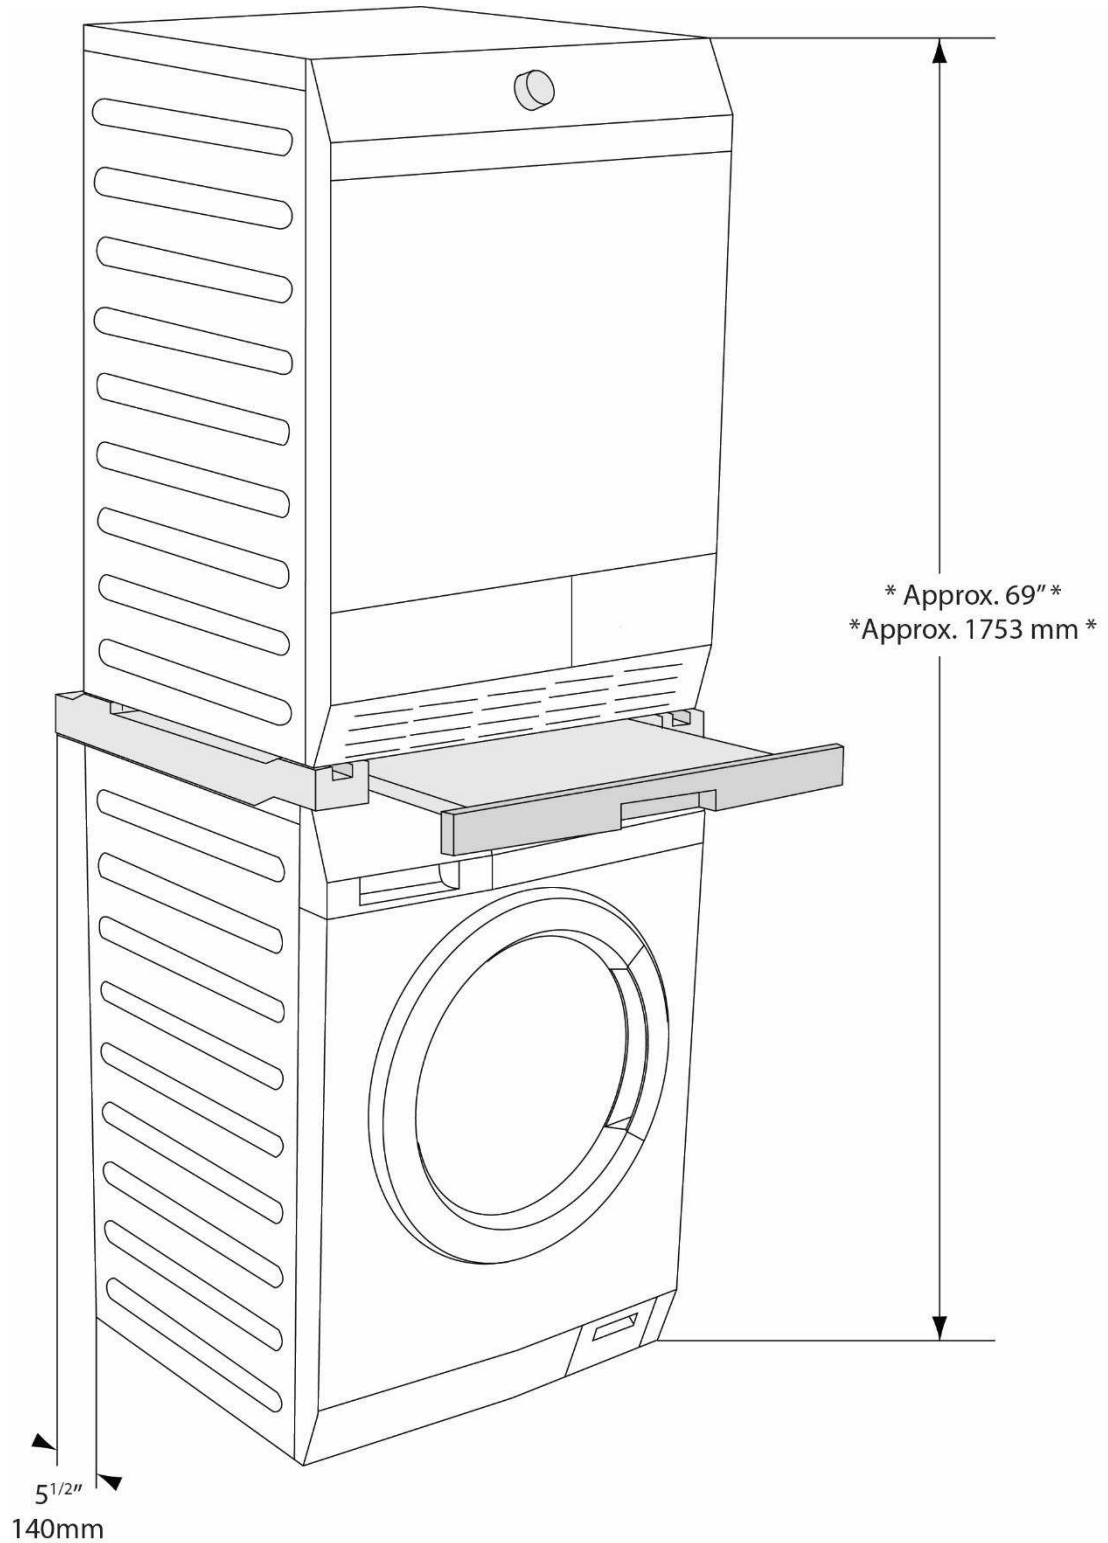

EXECUTIVE LAUNDRY STACKING KIT

SKP11

EXECUTIVE LAUNDRY STACKING KIT

STACKING KIT FEATURES

- Executive stacking kit for AEG laundry machines
- Pull out stowaway folding table

UNIT DIMENSIONS CLOSED

- D: 24" x W: 23^{13/16}" x H: 1^{3/8}"
- D: 610 mm x W: 605 mm x H: 35 mm

UNIT DIMENSIONS OPENED

- D: 37^{13/16}" x W: 23^{13/16}" x H: 1^{3/8}"
- D: 960 mm x W: 605 mm x H: 35 mm

Specifications

SKP11

Detailed Specification Available at www.aeg-appliances.ca