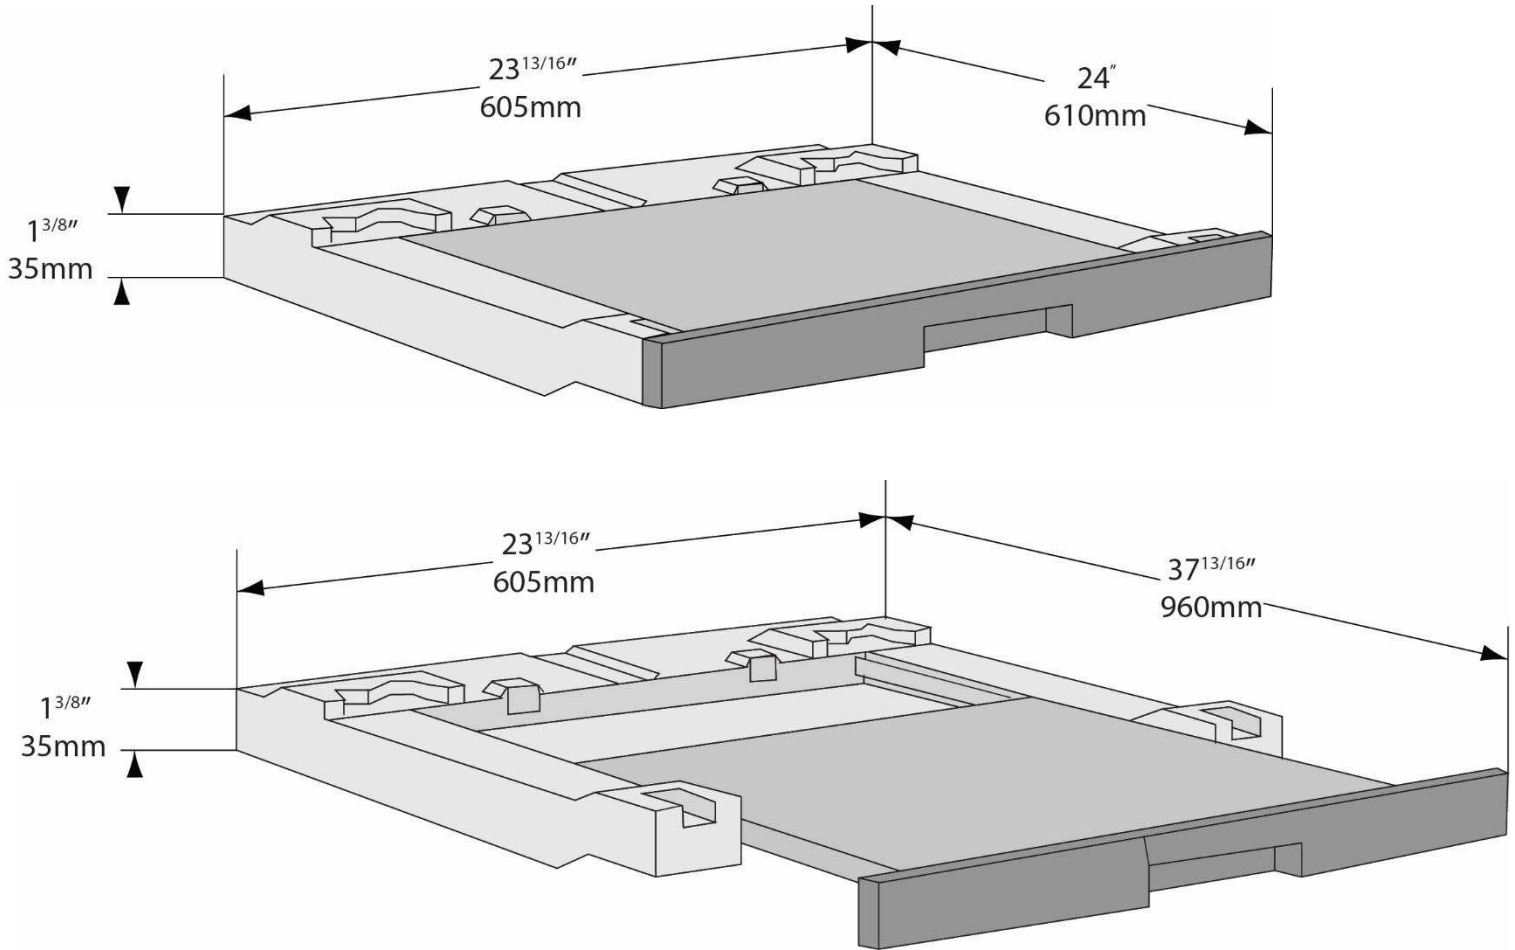

EXECUTIVE LAUNDRY STACKING KIT

SKP11

EXECUTIVE LAUNDRY STACKING KIT

STACKING KIT FEATURES

- Executive stacking kit for AEG laundry machines
- Pull out stowaway folding table

UNIT DIMENSIONS CLOSED

- D: 24" x W: 23^{13/16}" x H: 1^{3/8}"
- D: 610 mm x W: 605 mm x H: 35 mm

UNIT DIMENSIONS OPENED

- D: 37^{13/16}" x W: 23^{13/16}" x H: 1^{3/8}"
- D: 960 mm x W: 605 mm x H: 35 mm

Specifications

SKP11

Detailed Specification Available at www.aeg-appliances.ca