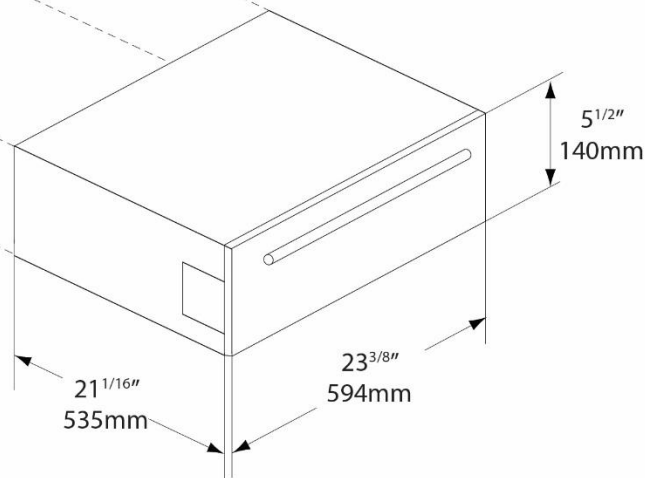

WD60-14
24" WARMING DRAWER

Specifications

WD60-14

WARMING DRAWER FEATURES

- 24" (60cm) wide warming drawer
- 4 programs
- 5" (140mm) high
- 6 place setting capacity

WARMING DRAWER DIMENSIONS

- D: 21^{1/16}" x W: 23^{3/8}" x H: 5^{1/2}"
- D: 535 mm x W: 594 mm x H: 140 mm

OPENING DIMENSIONS

- D: min. 23^{5/8}" x W: min. 23^{5/8}" x H: 5^{13/16}"
- D: 600 mm x W: min. 600 mm x H: 148 mm

ELECTRICAL REQUIREMENTS

- 220 Volt, 60Hz, 15AMP

* Oven sits directly onto the warming drawer
(NO SHELF NEEDED)