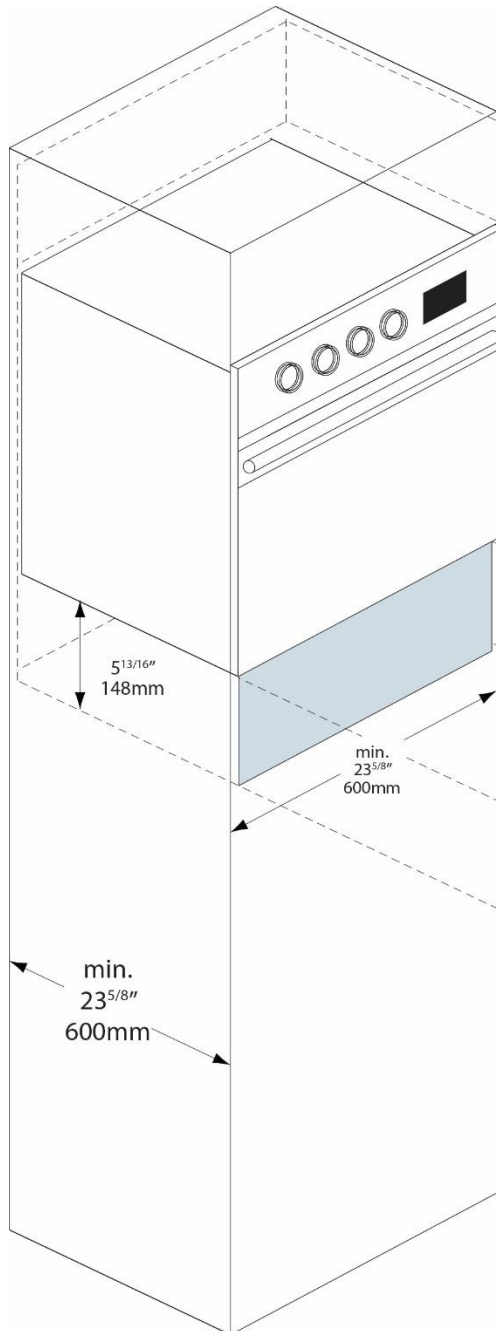

WD60-14
24" WARMING DRAWER

Specifications

WD60-14

WARMING DRAWER FEATURES

- 24" (60cm) wide warming drawer
- 4 programs
- 5" (140mm) high
- 6 place setting capacity

WARMING DRAWER DIMENSIONS

- D: 21^{1/16}" x W: 23^{3/8}" x H: 5^{1/2}"
- D: 535 mm x W: 594 mm x H: 140 mm

OPENING DIMENSIONS

- D: min. 23^{5/8}" x W: min. 23^{5/8}" x H: 5^{13/16}"
- D: 600 mm x W: min. 600 mm x H: 148 mm

ELECTRICAL REQUIREMENTS

- 220 Volt, 60Hz, 15AMP

* Oven sits directly onto the warming drawer
(NO SHELF NEEDED)